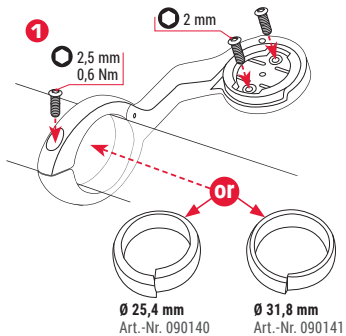

3 3D RUBBER PADS

ALTERNATIVE BIKE COMPUTER DISCS