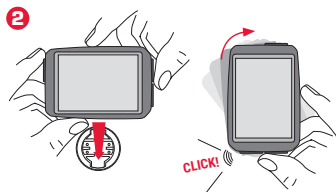

3 3D RUBBER PADS

ALTERNATIVE BIKE COMPUTER DISCS